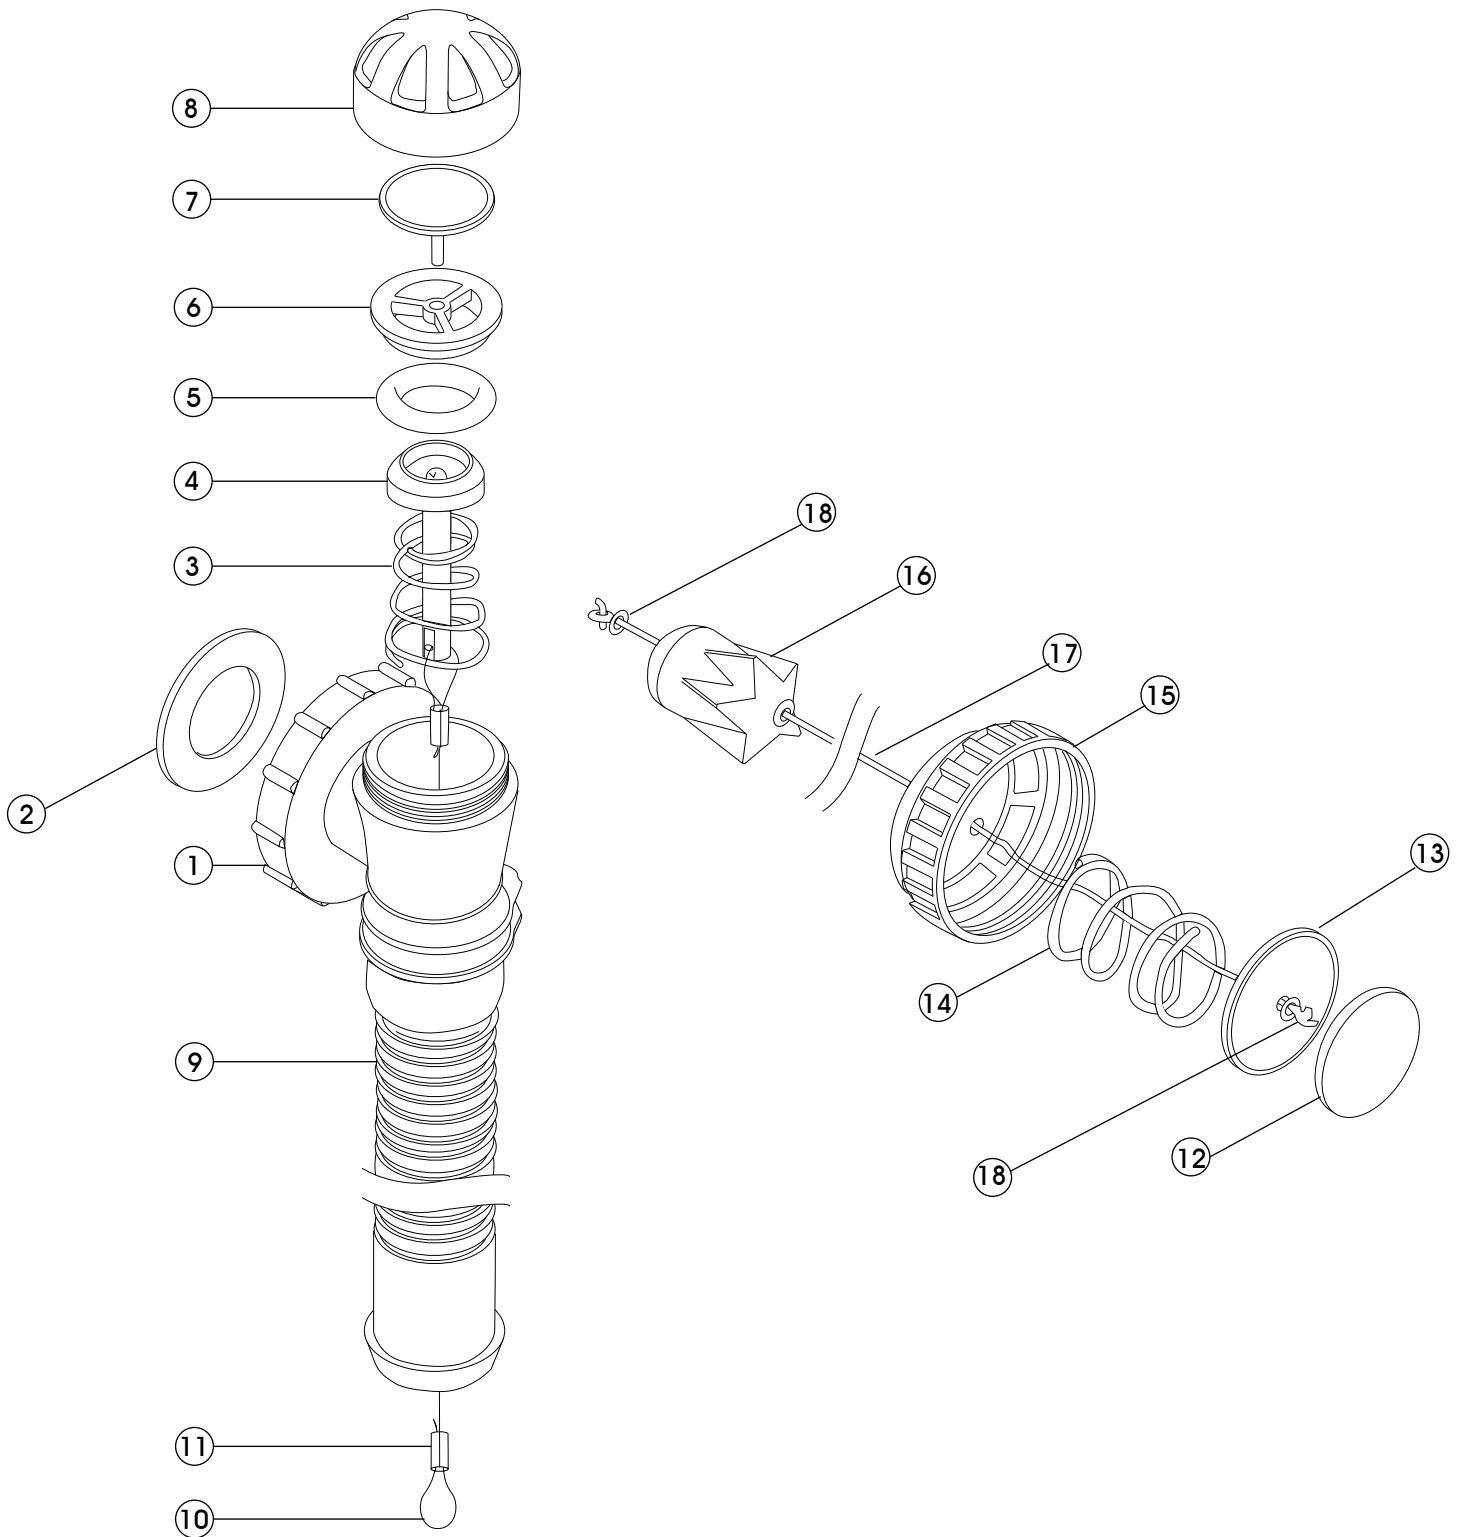

Quick valve / Safety valve for bio-lift, bio-control XD

No.	Code	Description
1	2300180112	VALVE HOUSING
2	3303480104	GASKET - S #2 FOR B.C.
3	3301200015	SPRING QV : FOR ECO DIVER, SONF
4	3302080118	CONE VALVE QV : FOR ECO DIVER, SONF
5	3993590210	O-RING ARP-210/HS50 FOR B.C.
6	3302080301	CHECK VALVE RETAINER
7	3303480019	CHECK VALVE
8	3302080300	CAP SMOOTH
9	3302180016	17" RUBBER FLEX HOSE
10	3301200003	WIRE FOR B.C.
11	3301900001	COPPER NUT FOR STEEL CABLE FOR B.C.
1~10	2300180201	QUICK VALVE ASSY WITH WIRE FOR B.C.

No.	Code	Description
12	3303480011	VALVE SV : FOR ECO DIVER, SONF
13	3302080013	VALVE RETAINER SV XD : FOR ABJ XD
14	3301200025	SPRING XD : FOR XD OPV-SP
15	3302080220	COVER XD
16	3302080219	PULL KNOB XD
17	3304080035	CORD FOR B.C. (1.5x35MM)
18	3990504002	WASHER (B) FOR B.C.
12~18	2300180202	SAFTY VALVE ASSY