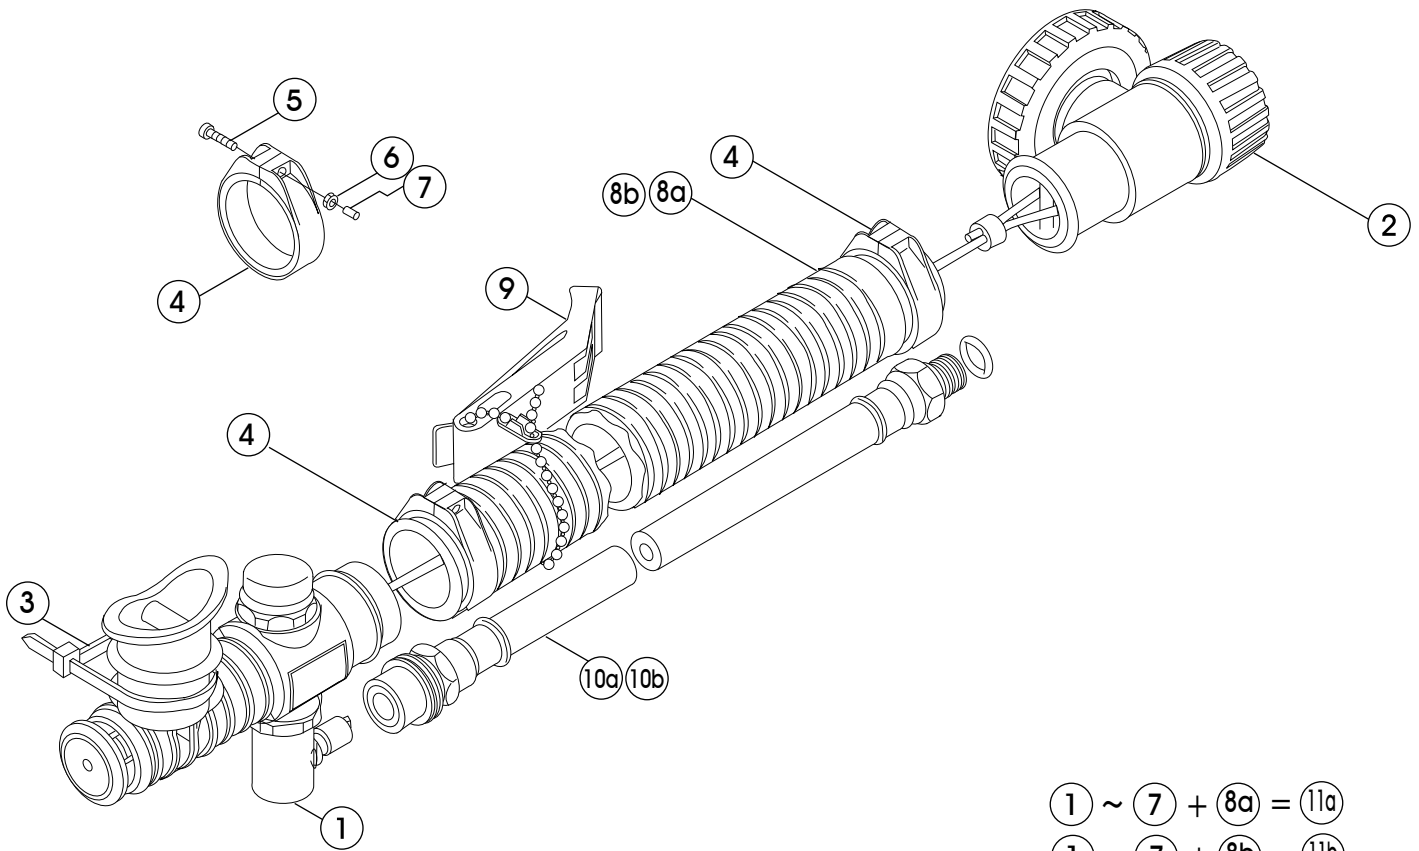

Corrugated hose B '90

Prestige & bio-control aircross

$$\begin{aligned} \textcircled{1} \sim \textcircled{7} + \textcircled{8a} &= \textcircled{11a} \\ \textcircled{1} \sim \textcircled{7} + \textcircled{8b} &= \textcircled{11b} \end{aligned}$$

No.	Code	Description
1	2300100290	POWER INFLATOR ASSY '88
2	2300180109	QUICK VALVE ASSEMBLY WITH WIRE FOR B.C.
3	3992980150	NYLON CLAMP/INFLATOR CV-150 BK FOR B.C.
4	3302080014	CLAMP FOR B.C.
5	3990100141	SCREW SUS M3X1.6 FOR B.C.
6	3990100701	NUT FOR B.C. CLAMP
7	3993980006	SCREW COVER FOR B.C.
8a	3302180005	CORRUGATED HOSE NEO '93 FOR B.C.
8b	3302180010	CORRUGATED HOSE NEO '93 FOR B.C. (44CM)
9	1383180000	WHISTLE
10a	2300280060	L.P. HOSE WITH BALL JOINT 60CM
10b	2300280070	L.P. HOSE WITH BALL JOINT 70CM
11a	2300280301	INFLATOR & CORRUGATED HOSE COMPLETE 35CM
11b	2300280303	INFLATOR & CORRUGATED HOSE COMPLETE 44CM