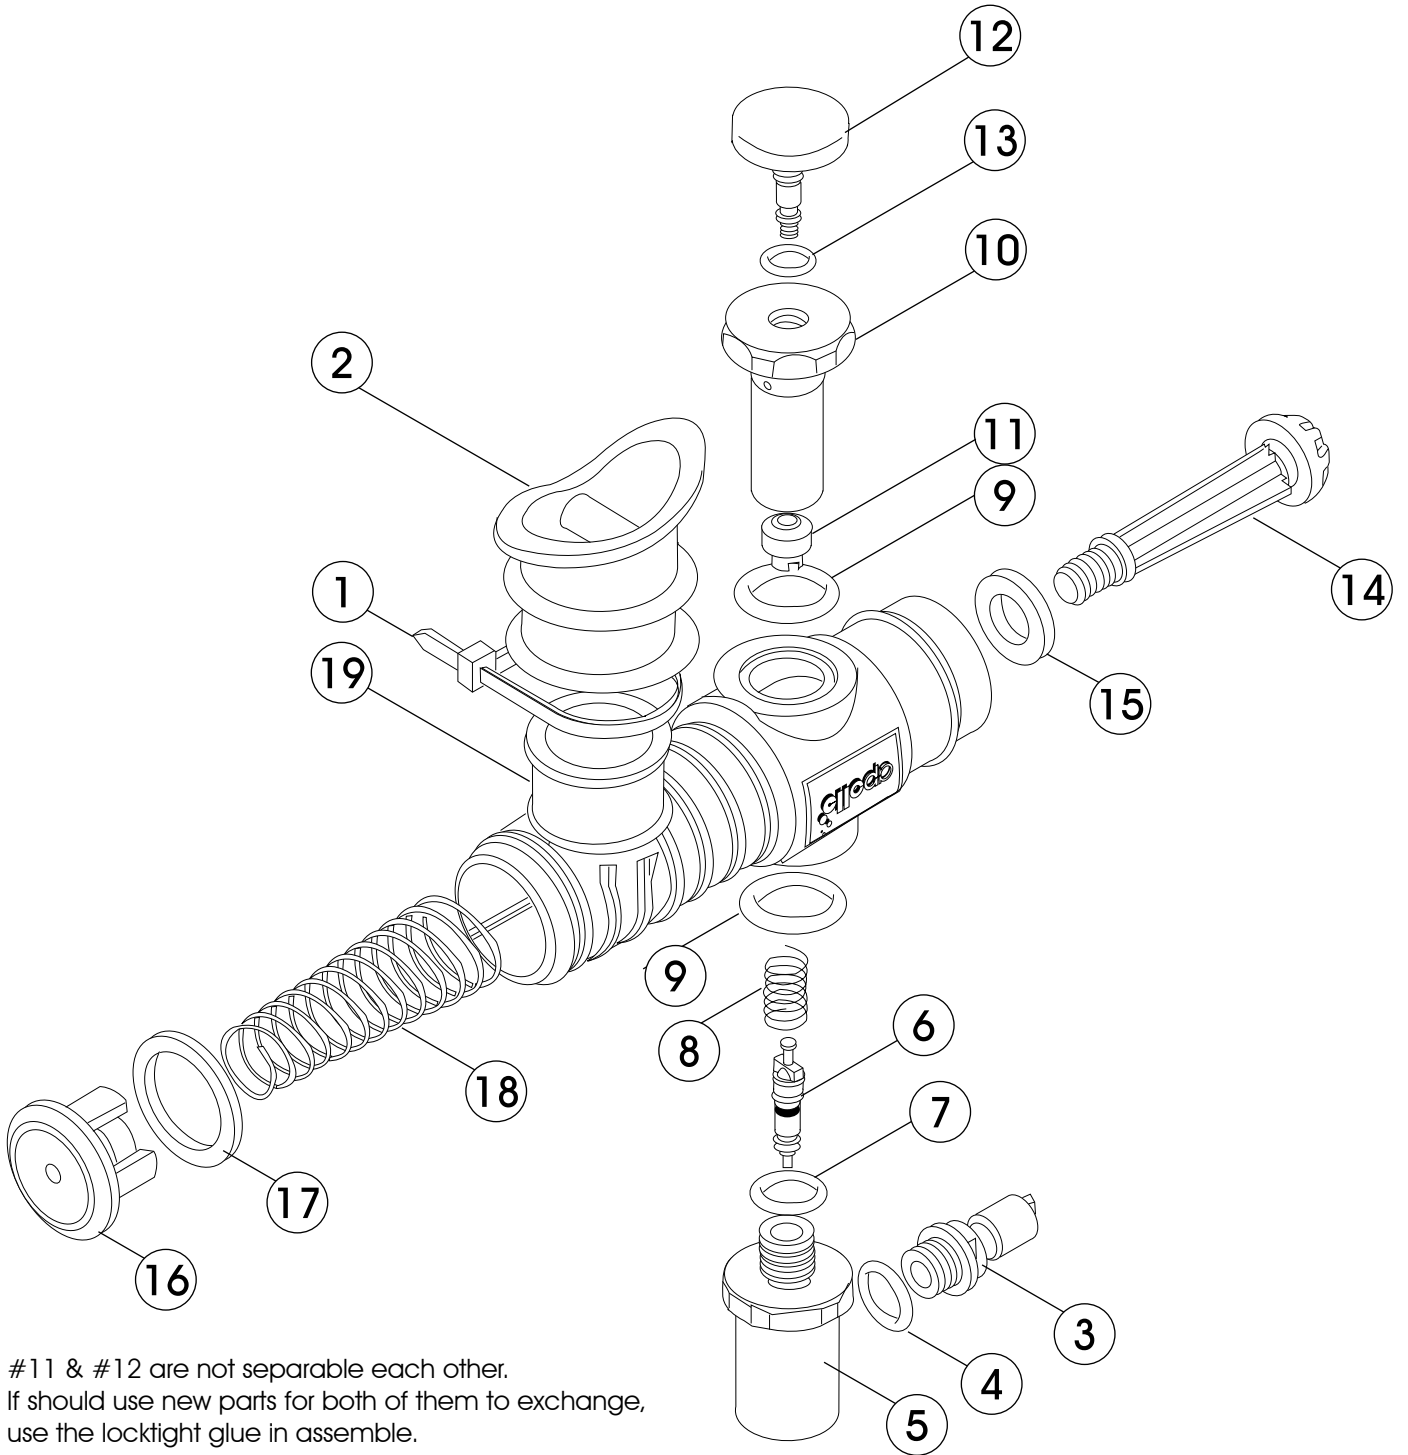

Power inflator Assy '88

Prestige & bio-control aircross

#11 & #12 are not separable each other.
If should use new parts for both of them to exchange,
use the locktight glue in assemble.

No.	Code	Description	No.	Code	Description
1	3992980150	NYLON CLAMP/INFLATOR CV-150 BK FOR B.C.	11	2306000010	21-626-004 SEAT ASSY.INFLATOR
2	3303080060	MOUTHPIECE FOR B.C. INFLATOR	12	2300250107	PUSH BUTTION ASSY FOR B.C. INFLATOR
3	3300103501	QUICK DISCONNECT FOR B.C. INFLATOR	13	3993392503	O-RING S-6/HS75 FOR B.C.
4	3993592011	O-RING ARP-011/HS75	14	3302080112	STEM FOR B.C.
5	3300203601	VALVE HOUSING FOR B.C.	15	3303480008	INHALATION VALVE SEAT FOR B.C.
6	3990900502	21-562-106 VALVE CORE	16	3302025603	PUSH BOTTON FOR B.C.
7	3993392505	O-RING S-8/HS75 FOR B.C.	17	3303480009	EXHAUST VALVE SEAT FOR B.C.
8	3301200601	VALVE SPRING FOR B.C.	18	3301200604	SPRING FOR B.C.
9	3993092011	O-RING P-12/HS75 FOR B.C.	19	3302080590	HOUSING - POWER INFLATOR
10	3300203502	VALVE HOUSING FOR B.C.	1~19	2300100290	POWER INFLATOR ASSY '88